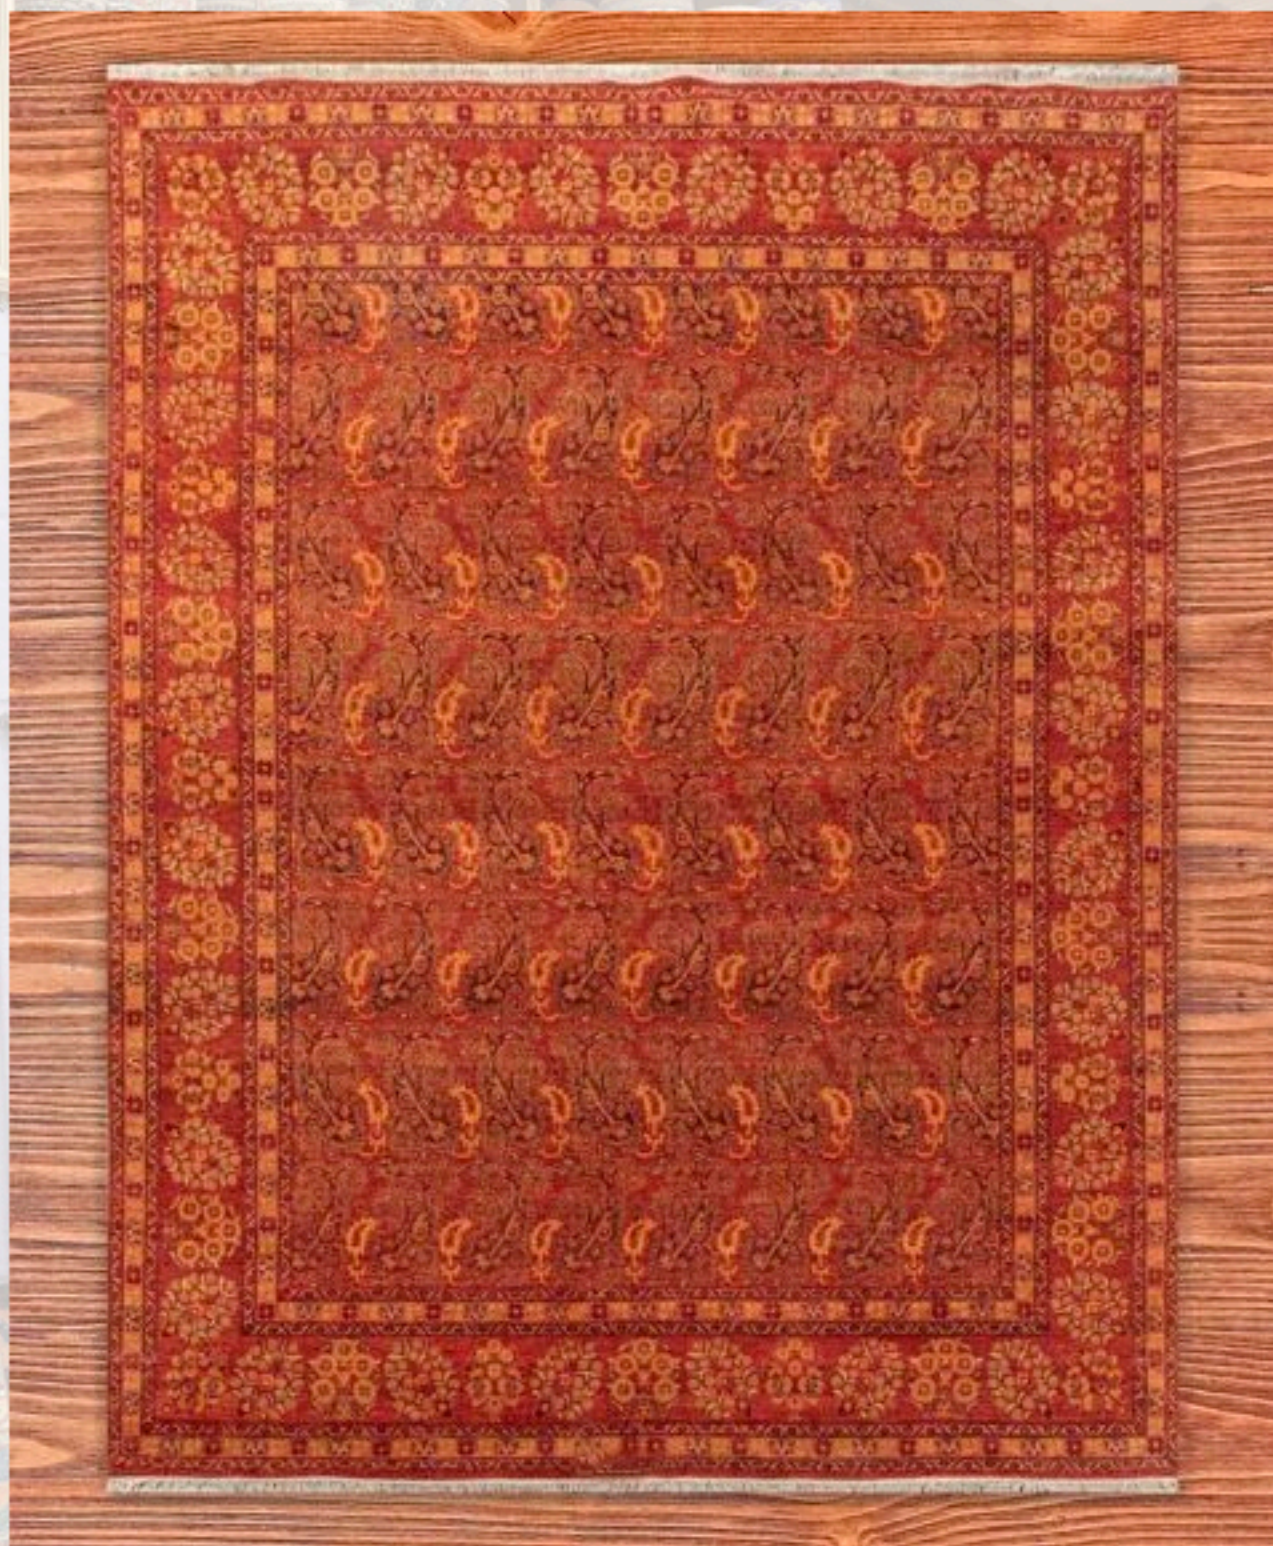

We've a ready inventory of over 2000 rugs in diverse sizes, colors, designs, styles, construction variations, and materials such as Highland Kashmir wool, New Zealand wool, mulberry silk (natural cocoon silk), viscose (artificial silk), and tencel or bamboo silk (both are organic silks).

Size: 10 ft x 8 ft or 3.00 m x 2.40 m

Size: 10 ft x 8 ft or 3.00 m x 2.40 m

Size: 10 ft x 8 ft or 3.00 m x 2.40 m

Size: 10 ft x 8 ft or 3.00 m x 2.40 m

9 ft x 6 ft or 2.70 m x 1.80 m

Get In Touch!

Rohit Gh Sharma