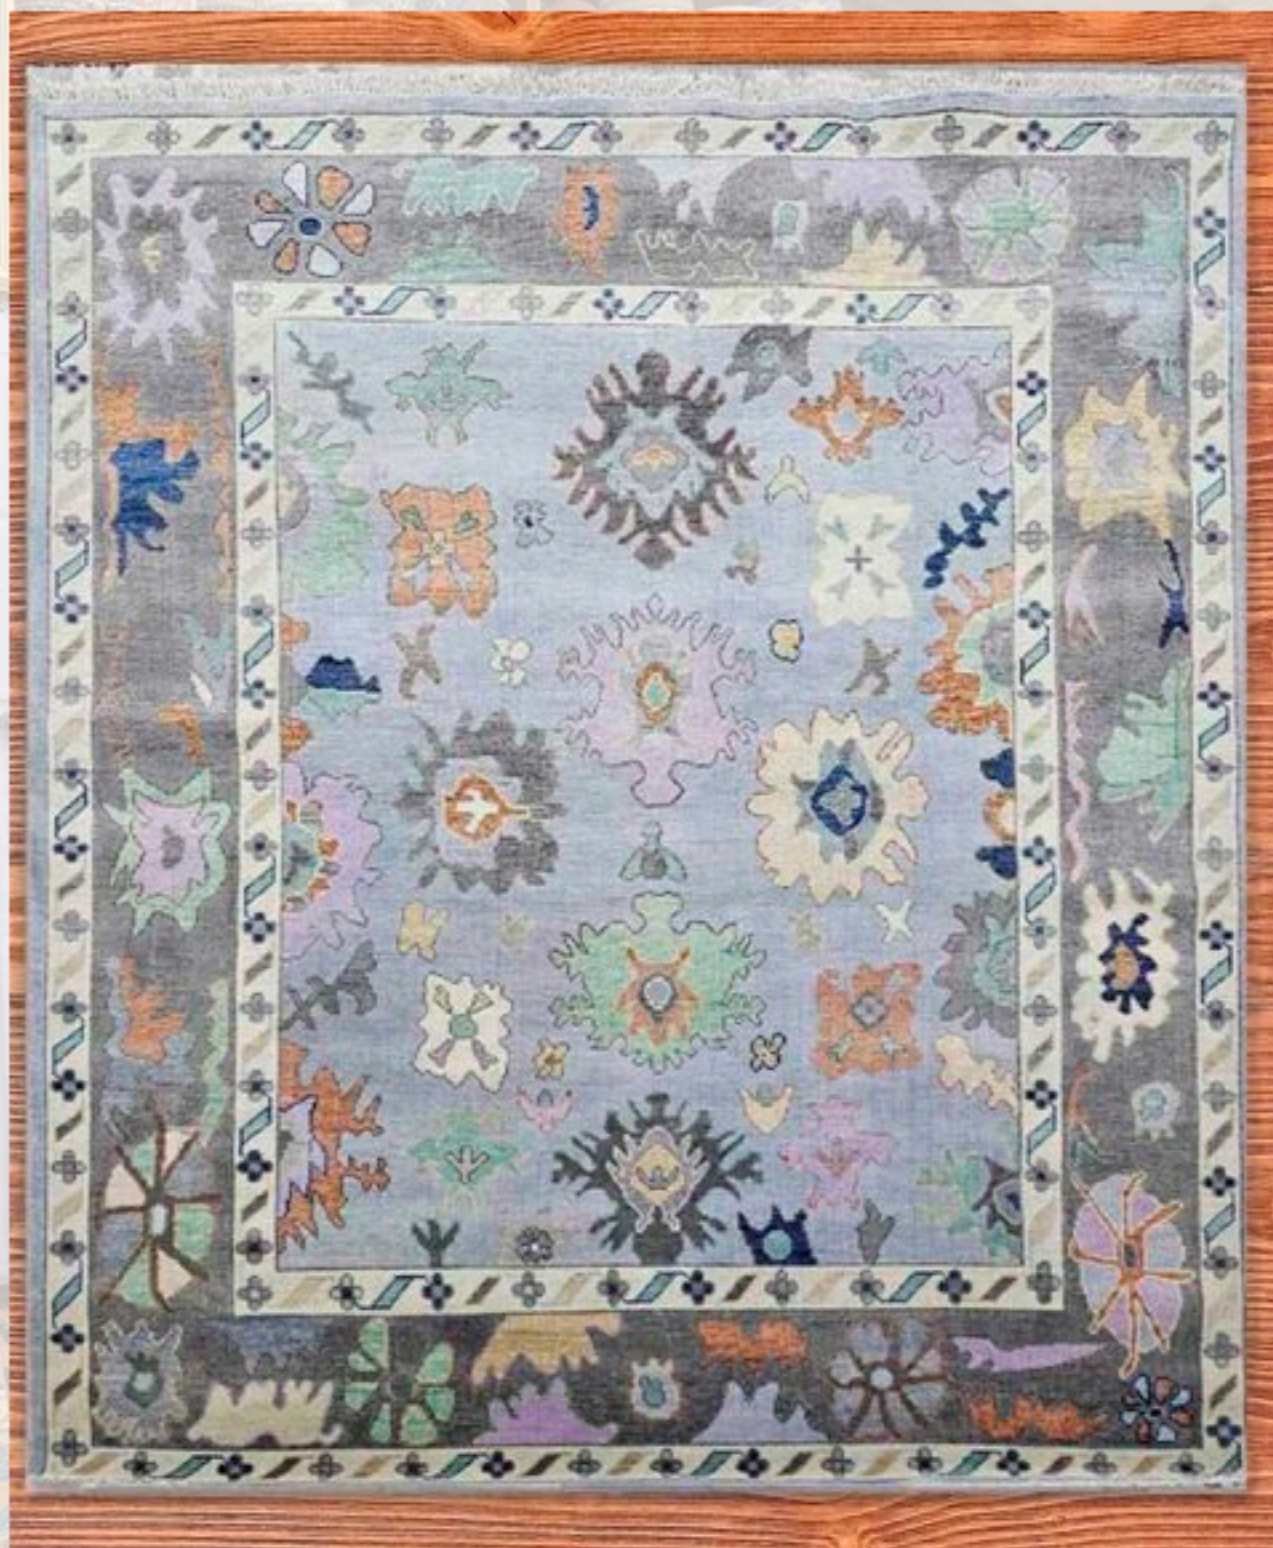

We've a ready inventory of over 2000 rugs in diverse sizes, colors, designs, styles, construction variations, and materials such as Highland Kashmir wool, New Zealand wool, mulberry silk (natural cocoon silk), viscose (artificial silk), and tencel or bamboo silk (both are organic silks).

Visit our showroom to see these exquisite hand-knotted rugs in person and experience the timeless beauty of Ionia!

Size: 12 ft x 9 ft or 3.65 m x 2.70 m

Size: 12 ft x 9 ft or 3.65 m x 2.70 m

Size: 12 ft x 9 ft or 3.65 m x 2.70 m

Size: 10 ft x 8 ft or 3.00 m x 2.40 m

Size: 10 ft x 8 ft or 3.00 m x 2.40 m

Size: 10 ft x 8 ft or 3.00 m x 2.40 m

Size: 10 ft x 8 ft or 3.00 m x 2.40 m

Size: 10 ft x 8 ft or 3.00 m x 2.40 m

Size: 10 ft x 8 ft or 3.00 m x 2.40 m

Size: 10 ft x 8 ft or 3.00 m x 2.40 m

Size: 10 ft x 8 ft or 3.00 m x 2.40 m

Size: 10 ft x 8 ft or 3.00 m x 2.40 m

Size: 10 ft x 8 ft or 3.00 m x 2.40 m

9 ft x 6 ft or 2.70 m x 1.80 m

Get In Touch!

Rohit Gh Sharma