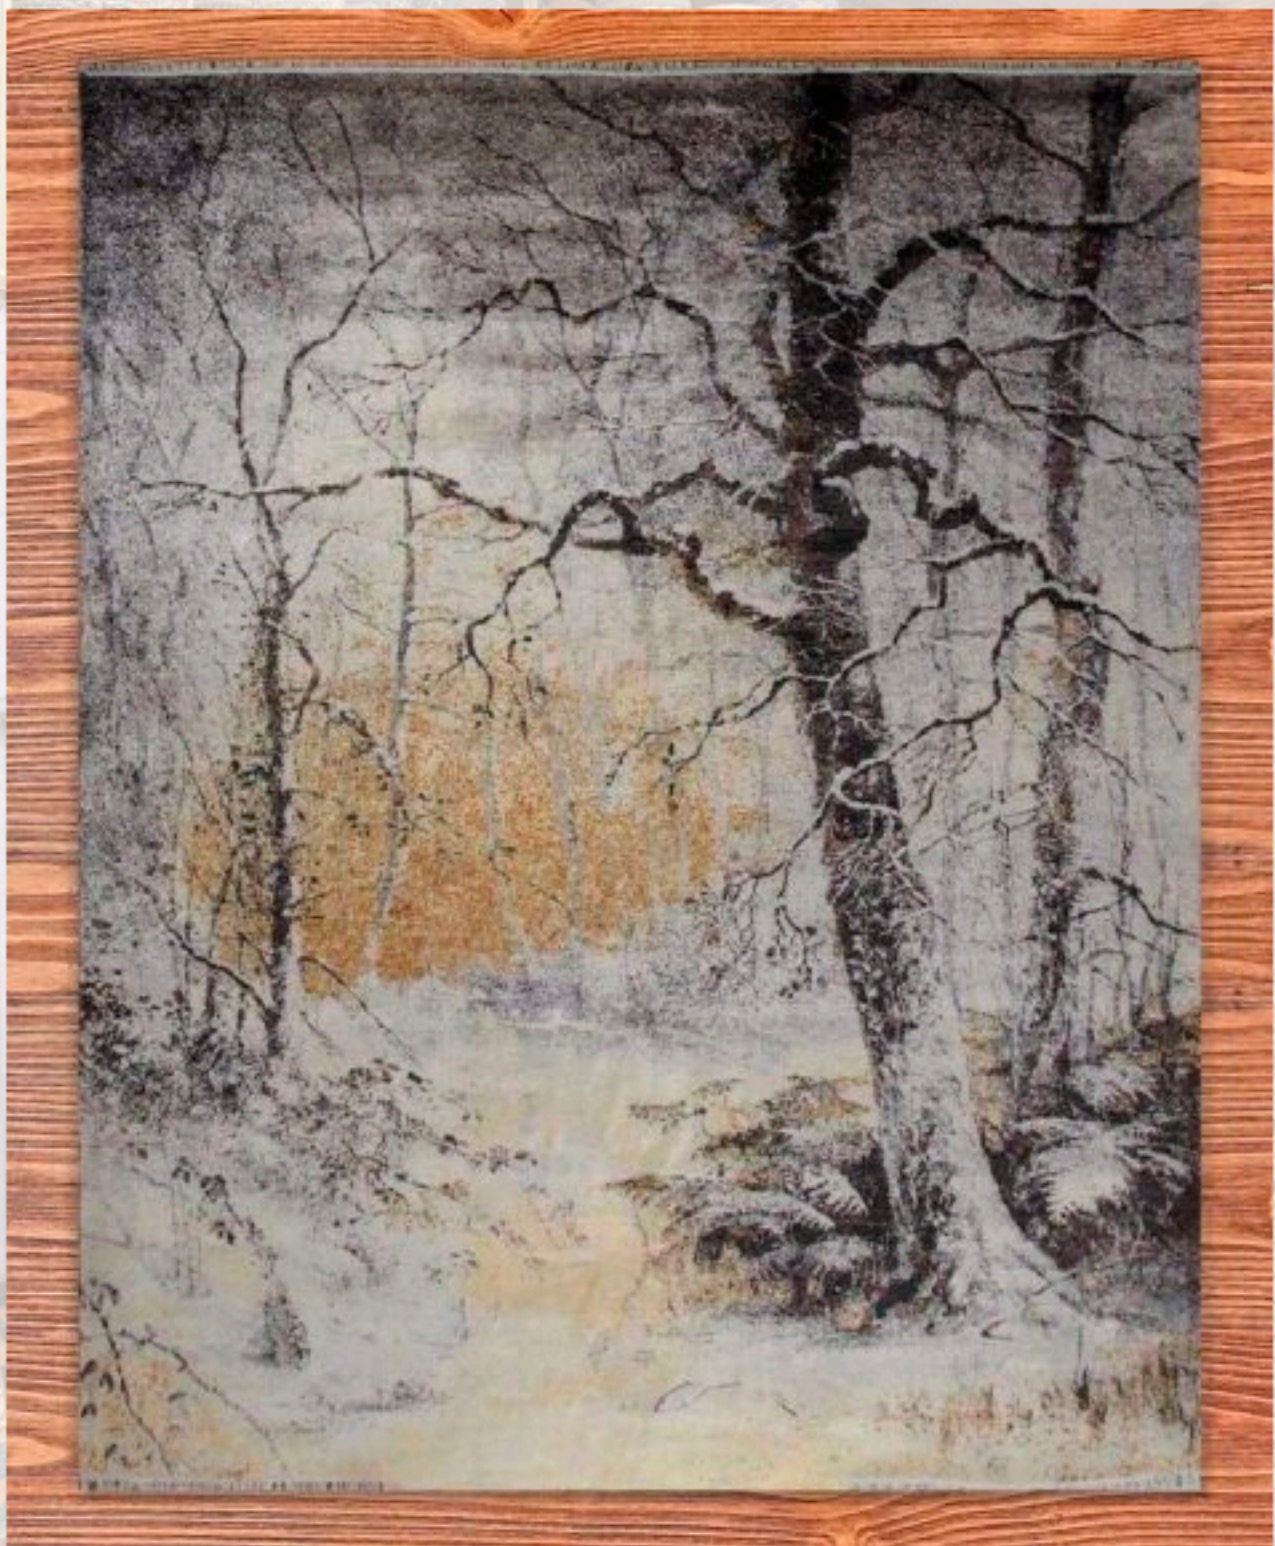

Size: 10 ft x 8 ft or 3.00 m x 2.40 m